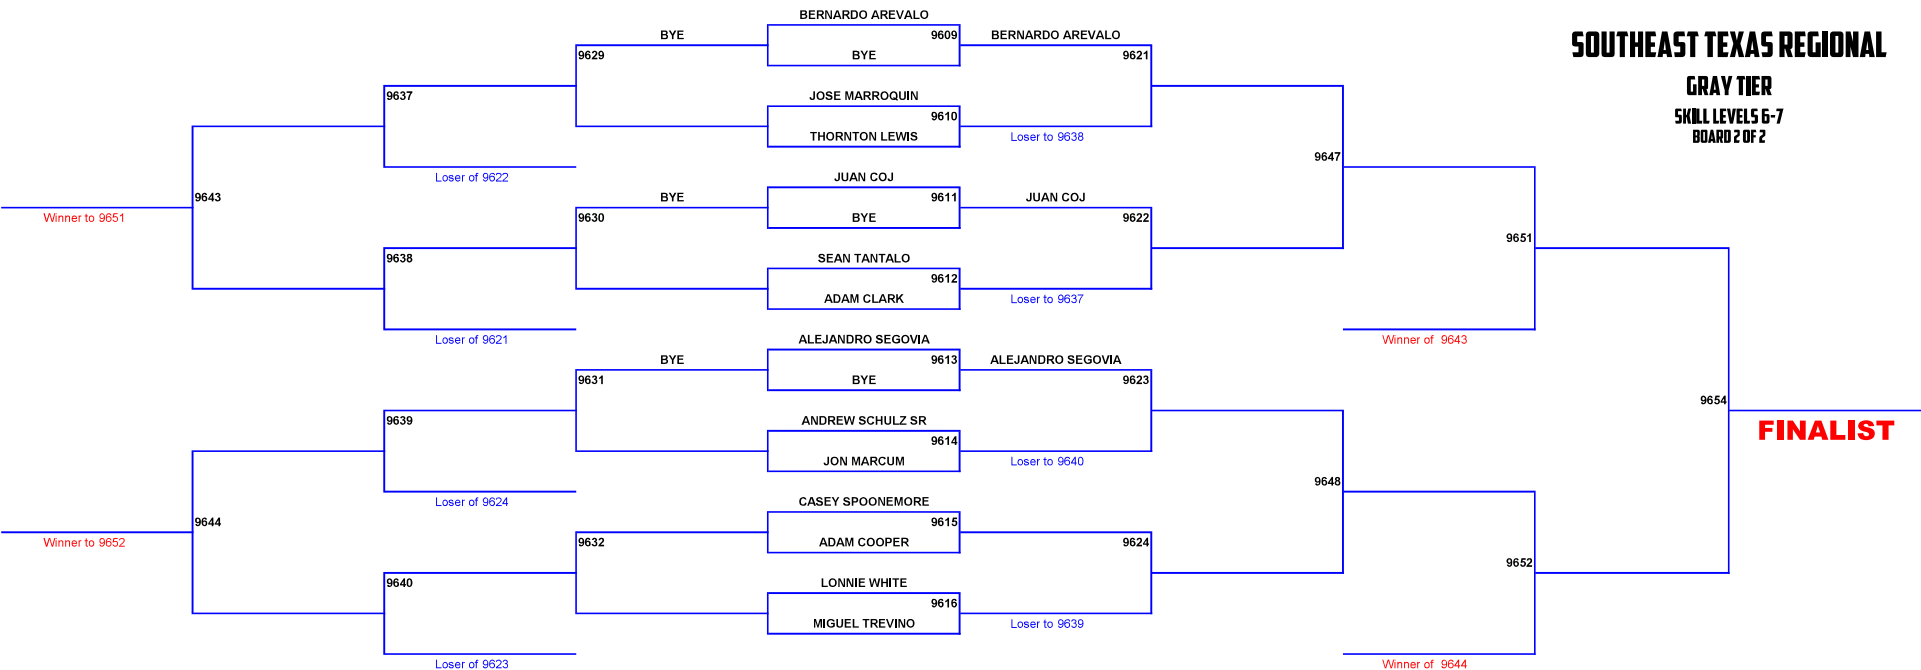

## SOUTHEAST TEXAS REGIONAL

GRAY TIER  
SKILL LEVELS 6-7  
BOARD 2 OF 2